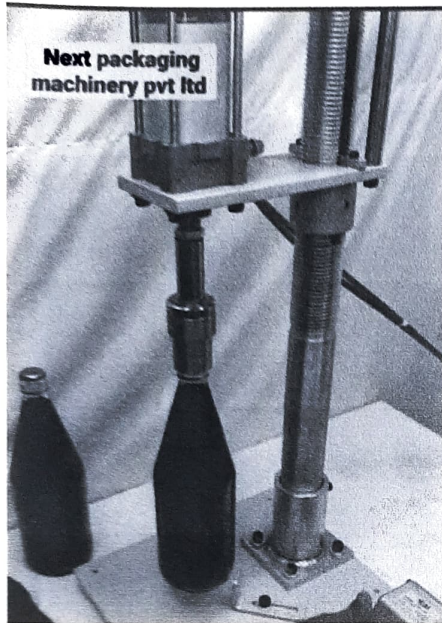

SEMI AUTOMATIC CROWN CAPPING MACHINE

Next Packaging's semi-automated crown capping machines is suitable for crown corking glass bottles like Beer Bottles, soda bottles, Milk Bottles, Juice and Soft drink Bottles etc.

With speed up to 10-30 bottles per minute, the machine's heavy duty pneumatic piston (Heavy Duty) completely eliminates the need of manual sealing pressure in order to give standardized results each time.

Its capping quality is unmatched thanks to its ergonomically designed structure which makes it suitable for medium and small scale units having limited production capacity.

Working:

The bottles are placed by the operator under the capping head of the machine. Being semi-automated model, the crown cap is fed directly to magnetic plunger of the capping head.